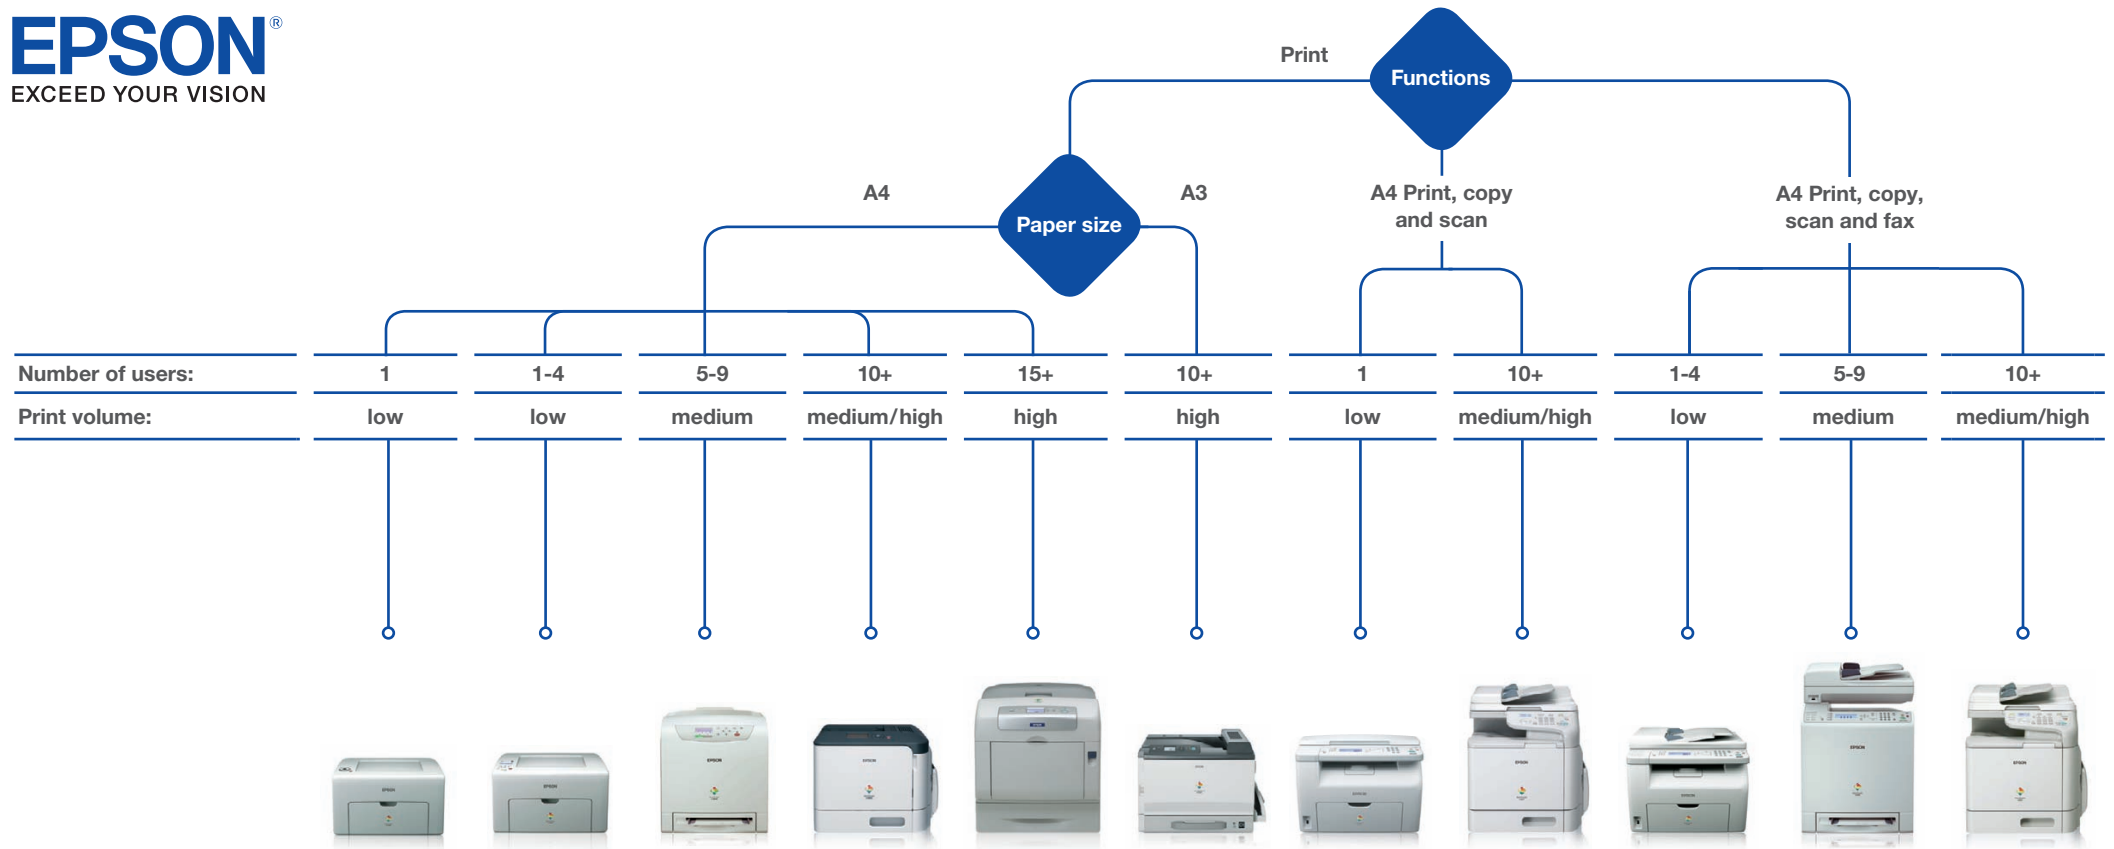

EPSON BUSINESS COLOUR PRINTERS

Local	AL-C1700	AL-C1750N AL-C1750W ¹	AL-C2900N	AL-C3900N	*AL-C4200DN **AL-C4200DNPC6	AL-C9200N	AL-CX17	AL-CX37DN	AL-CX17NF ¹ AL-CX17WF ¹	AL-CX29NF ¹	AL-CX37DNF ¹
Network											
Duplex			AL-C2900DN	AL-C3900DN		AL-C9200DN				AL-CX29DNF ¹	
Extra paper tray			optional							optional	
Network + paper tray + duplex			optional	AL-C3900DTN	*AL-C4200DTN **AL-C4200DTNPC6	AL-C9200DTN AL-C9200D3TNC		AL-CX37DTN		optional	AL-CX37DTNF ¹
Emulation	GDI	GDI	PCL6, PS3	PCL6, PS3	*PS3 **PCL6, PS3	PCL6, PS3	GDI	PCL6, PS3	GDI	PCL6, PS3	PCL6, PS3