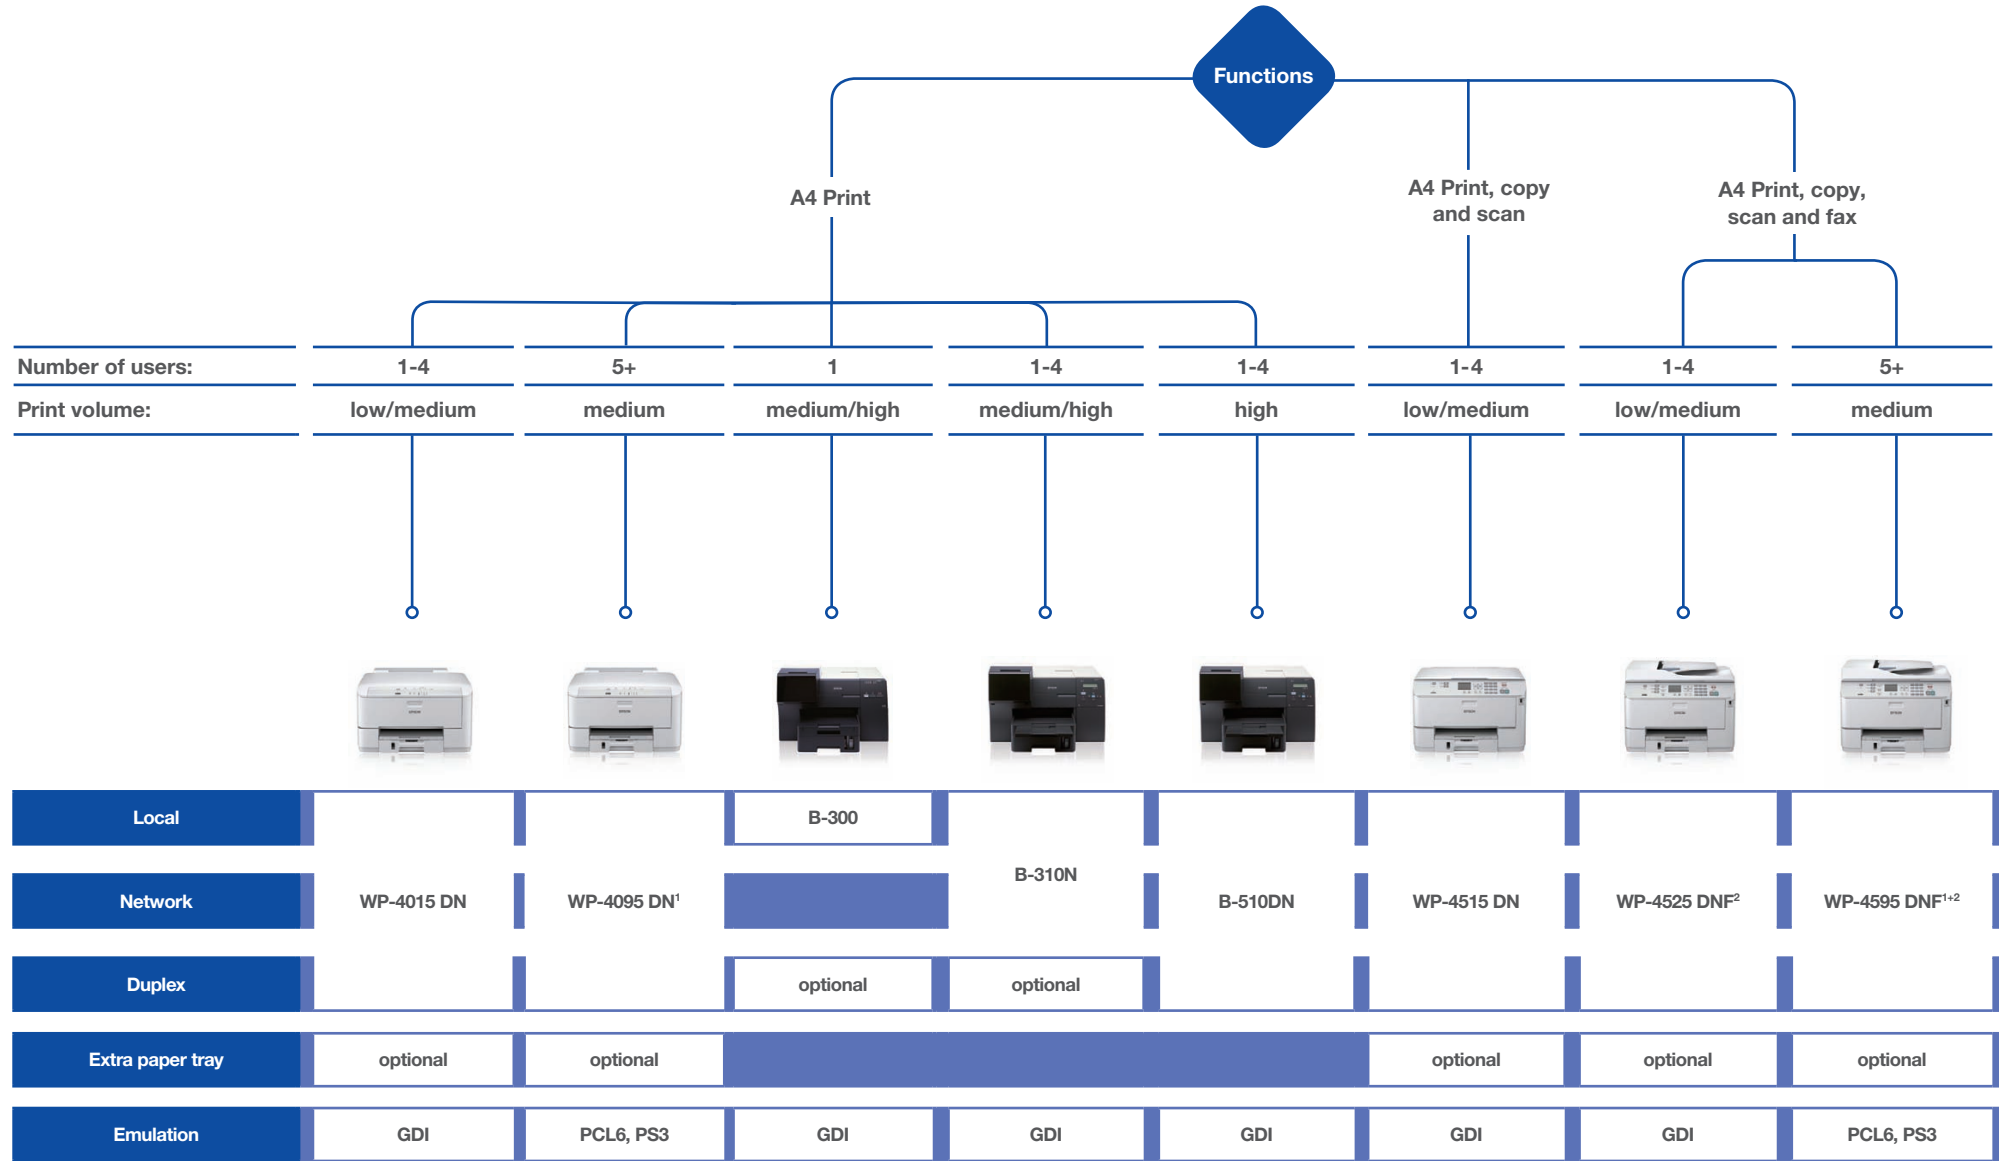

EPSON BUSINESS INKJET COLOUR PRINTERS

¹ Available from Q1 2012 ²Some or all Wi-Fi/fax products may not be available in certain countries. Models shown are local configuration.

For further information please contact your local Epson office or visit www.epson.eu

Trademarks and registered trademarks are the property of Seiko Epson Corporation or their respective owners. Product information is subject to change without prior notice.

EPSON®