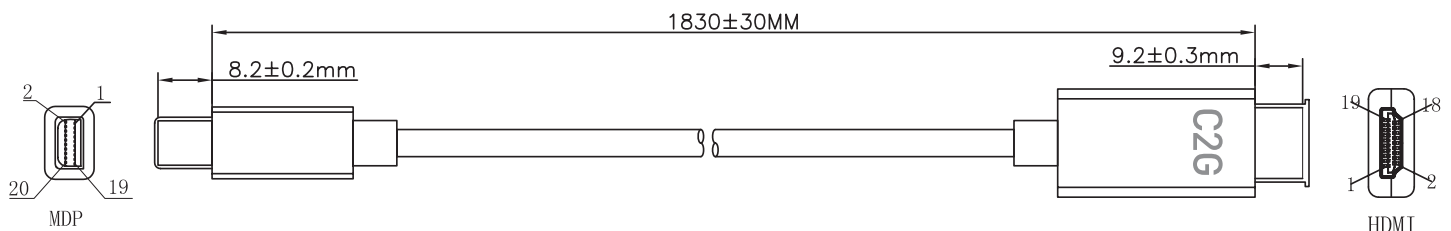

#### PHYSICAL CHARACTERISTICS:

- Input: Mini DisplayPort Male 20pin
- Output: HDMI Male Type A 19pin
- Dimensions: Cable Length: 915±30mm  
Mini DisplayPort Male Connector Length: 8.2±0.2mm  
HDMI Male Connector Length: 9.2±0.3mm
- Regulatory Approvals: FCC, CE